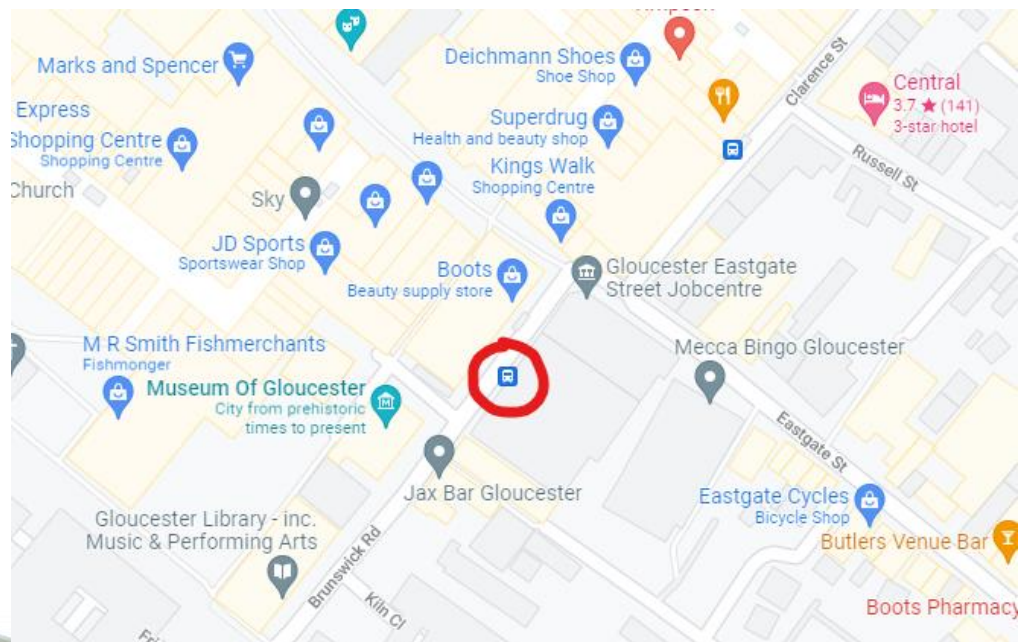

## Service 354

Market Parade, Gloucester is closing for re-development.  
WEF Monday 28<sup>th</sup> February '22, the main stop will change to

**STAND X, BRUNSWICK ROAD (OPPOSITE BOOTS)**

The route around the City Centre and the Commercial Road pickup is unaffected by this change.

Please see the map below which indicates the new terminus.

Golden Valley, Staverton, Cheltenham, GL51 0TE

Got a question? Call: 01452 712386

Prefer to write in? [enquiries@swanbrook.co.uk](mailto:enquiries@swanbrook.co.uk)